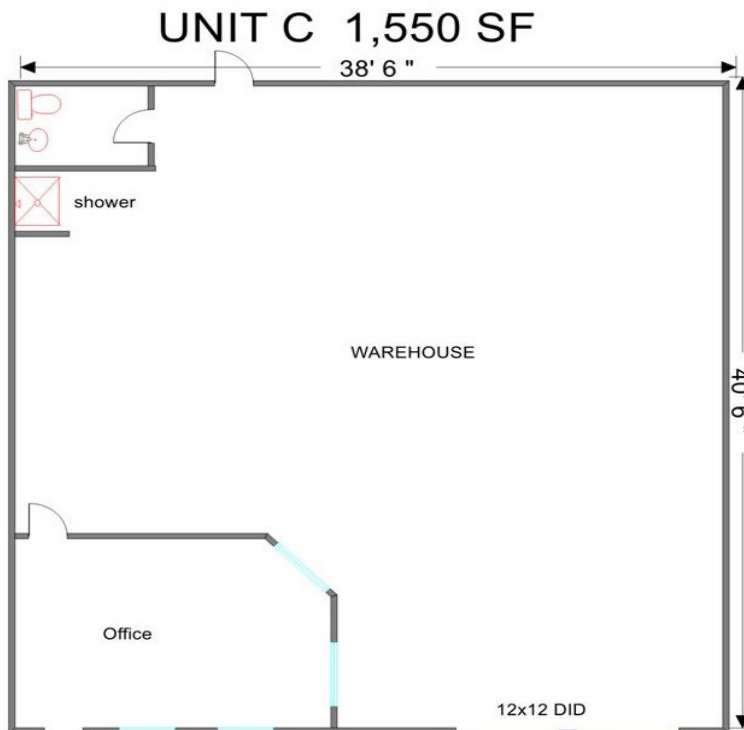

PREMIER
COMMERCIAL REALTY

- Industrial
- Commercial
- Office
- Land
- Business

[CLICK HERE](#)
to view our website

9225 S. IL Route 31
Lake in the Hills, IL 60156
www.PremierCommercialRealty.com
Office: 847-854-2300 | Fax: 847-854-2380